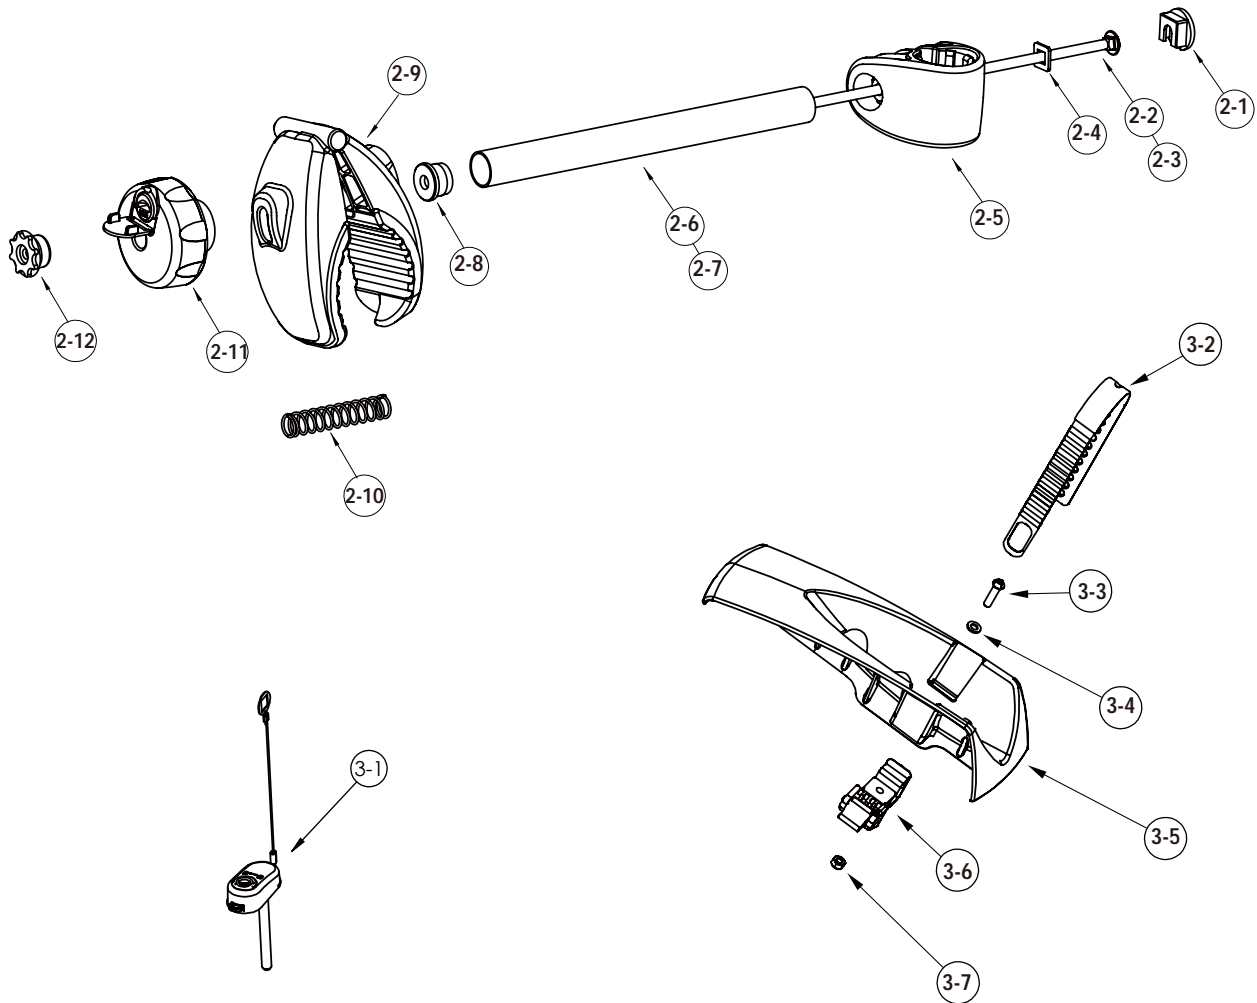

PART	DESCRIPTION	PART NUMBER	QTY.	PACK SIZE	PART	DESCRIPTION	PART NUMBER	QTY.	PACK SIZE
1	Bike frame vertical support								
2	Longer clamp-silver								
	Shorter clamp-silver								
3	BuzzRunner Foot								
	BuzzRunner Frame								
4	Button head screw M6x45mm	140-1106-011-58							
5	Washer Ø6.5xØ13	142-1065-003-58							
6	Self tapping screw Ø4.75 x 12mm	140-1782-002-58							
7	Light board support bracket	130-00309-01							
8	Nylock nut M6	141-0106-001-58							
9	Folding Light Assembly	47-0113-053-01							
10	Allen key	144-00009-56							
11	13 to 7 pin adapter	139-00069-01							
12	Key K001-K010	47-0113-020-01							

PART	DESCRIPTION	PART NUMBER	QTY.	PACK SIZE
1-1	Knob	47-0113-009-01		
1-2	Washer Ø6.5xØ19	142-1065-005-58		
1-3	End cap	130-00048-01		
1-4	U-Frame foot	47-0113-048-01		
1-5	M6 Eye-bolt	47-0113-049-01		
1-6	Pivot	47-0113-050-01		
1-7	Cam lever	130-00263-05		

PART	DESCRIPTION	PART NUMBER	QTY.	PACK SIZE

PART	DESCRIPTION	PART NUMBER	QTY.	PACK SIZE	PART	DESCRIPTION	PART NUMBER	QTY.	PACK SIZE
2-1	Clip cover	130-00368-01							
2-2	Carriage bolt M6 x 360mm	140-0106-041-58							
2-3	Carriage bolt M6 x 180mm	140-0106-042-58							
2-4	Square washer	47-0113-026-01							
2-5	Clamp tube clip	130-00367-01							
2-6	Clamp Tube 210mm	3201-00108-66							
2-7	Clamp Tube 40mm	3201-00109-66							
2-8	End cap	130-00155-01							
2-9	Clamp sub-assembly	47-0106-000-01							
2-10	Clamp Spring	145-00016-50							
2-11	Locking knob	47-0113-017-01							
2-12	Insert threaded knob	47-0113-018-01							
3-1	Locking pin	47-0113-051-01							
3-2	Wheel strap	130-00258-05							
3-3	Button head screw M6x25mm	140-1106-005-58							
3-4	Washer Ø6.5xØ11.5	142-1065-001-58							
3-5	Wheel support	130-00257-01							
3-6	Ratchet for wheel strap	47-0113-052-01							
3-7	Nylock nut M6	141-0106-001-58							