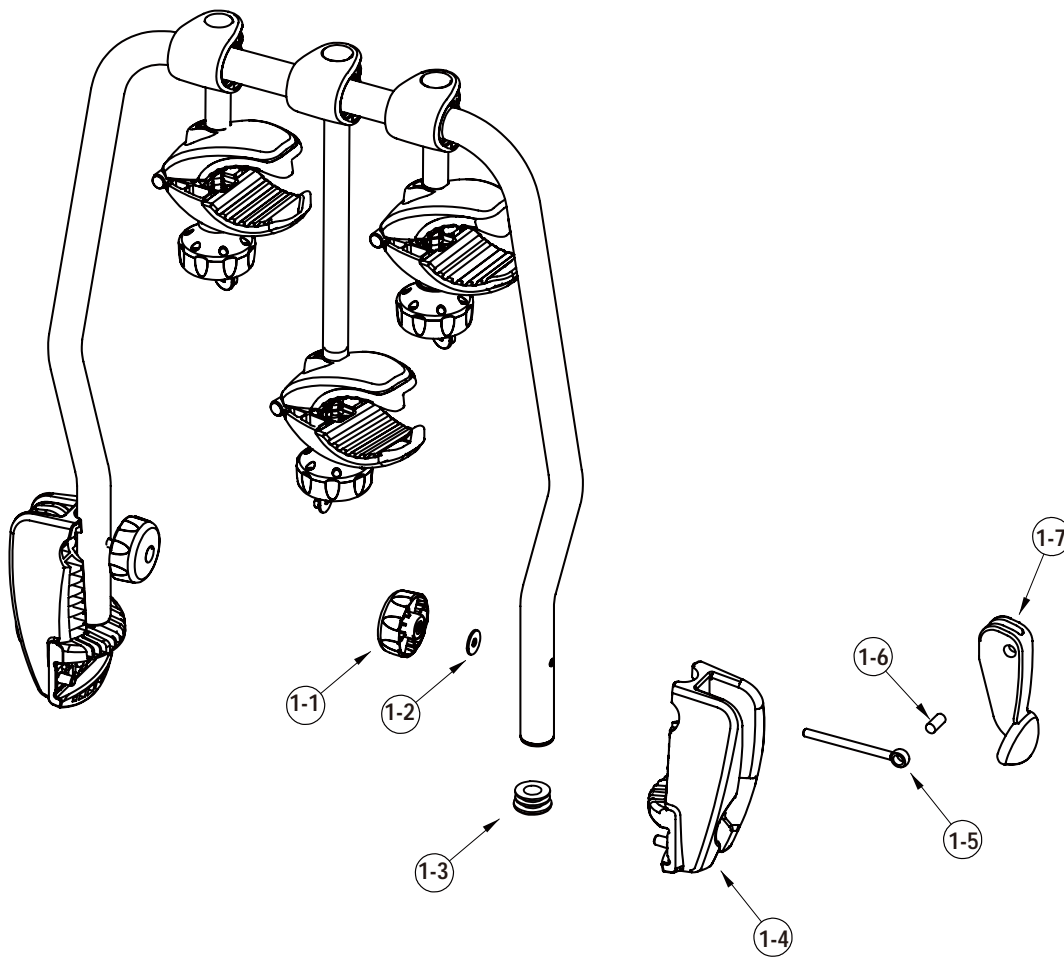

PART	DESCRIPTION	PART NUMBER	QTY.	PACK SIZE	PART	DESCRIPTION	PART NUMBER	QTY.	PACK SIZE
1	Bike frame vertical support								
2	Longer clamp-silver								
	Shorter clamp-silver								
3	BuzzRunner Foot								
	BuzzRunner Frame								
4	Button head screw M6x45mm	140-1106-011-58							
5	Washer Ø6.5xØ13	142-1065-003-58							
6	Self tapping screw Ø4.75 x 12mm	140-1782-002-58							
7	Light board support bracket	130-00309-01							
8	Nylock nut M6	141-0106-001-58							
9	Folding Light Assembly	47-0113-053-01							
10	Allen key	144-00009-56							
11	13 to 7 pin adapter	139-00069-01							
12	Key K001-K010	47-0113-020-01							

PART	DESCRIPTION	PART NUMBER	QTY.	PACK SIZE
1-1	Knob	47-0113-009-01		
1-2	Washer Ø6.5xØ19	142-1065-005-58		
1-3	End cap	130-00048-01		
1-4	U-Frame foot	47-0113-048-01		
1-5	M6 Eye-bolt	47-0113-049-01		
1-6	Pivot	47-0113-050-01		
1-7	Cam lever	130-00263-05		

PART	DESCRIPTION	PART NUMBER	QTY.	PACK SIZE

PART	DESCRIPTION	PART NUMBER	QTY.	PACK SIZE	PART	DESCRIPTION	PART NUMBER	QTY.	PACK SIZE
2-1	Clip cover	130-00368-01							
2-2	Carriage bolt M6 x 360mm	140-0106-041-58							
2-3	Carriage bolt M6 x 180mm	140-0106-042-58							
2-4	Square washer	47-0113-026-01							
2-5	Clamp tube clip	130-00367-01							
2-6	Clamp Tube 210mm	3201-00108-66							
2-7	Clamp Tube 40mm	3201-00109-66							
2-8	End cap	130-00155-01							
2-9	Clamp sub-assembly	47-0106-000-01							
2-10	Clamp Spring	145-00016-50							
2-11	Locking knob	47-0113-017-01							
2-12	Insert threaded knob	47-0113-018-01							
3-1	Locking pin	47-0113-051-01							
3-2	Wheel strap	130-00258-05							
3-3	Button head screw M6x25mm	140-1106-005-58							
3-4	Washer Ø6.5xØ11.5	142-1065-001-58							
3-5	Wheel support	130-00257-01							
3-6	Ratchet for wheel strap	47-0113-052-01							
3-7	Nylock nut M6	141-0106-001-58							