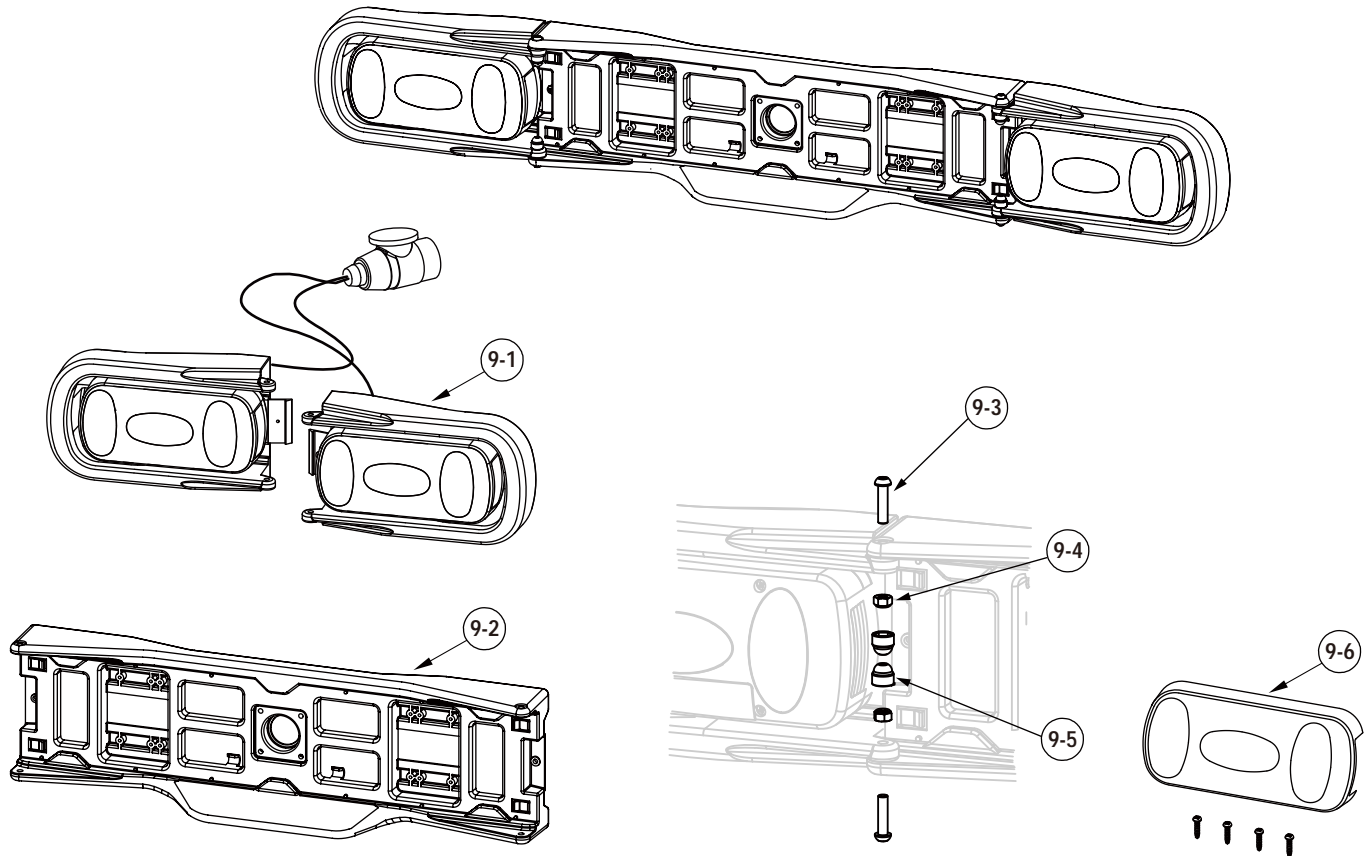

PART	DESCRIPTION	PART NUMBER	QTY.	PACK SIZE	PART	DESCRIPTION	PART NUMBER	QTY.	PACK SIZE
1	Bike frame vertical support								
2	Longer clamp-silver								
	Shorter clamp-silver								
3	BuzzRunner Foot								
	BuzzRunner Frame								
4	Button head screw M6x45mm	140-1106-011-58							
5	Washer Ø6.5xØ13	142-1065-003-58							
6	Self tapping screw Ø4.75 x 12mm	140-1782-002-58							
7	Light board support bracket	130-00309-01							
8	Nylock nut M6	141-0106-001-58							
9	Folding Light Assembly	47-0113-053-01							
10	Allen key	144-00009-56							
11	13 to 7 pin adapter	139-00069-01							
12	Key K001-K010	47-0113-020-01							

PART	DESCRIPTION	PART NUMBER	QTY.	PACK SIZE
1-1	Knob	47-0113-009-01		
1-2	Washer Ø6.5xØ19	142-1065-005-58		
1-3	End cap	130-00048-01		
1-4	U-Frame foot	47-0113-048-01		
1-5	M6 Eye-bolt	47-0113-049-01		
1-6	Pivot	47-0113-050-01		
1-7	Cam lever	130-00263-05		

PART	DESCRIPTION	PART NUMBER	QTY.	PACK SIZE

PART	DESCRIPTION	PART NUMBER	QTY.	PACK SIZE	PART	DESCRIPTION	PART NUMBER	QTY.	PACK SIZE
2-1	Clip cover	130-00368-01							
2-2	Carriage bolt M6 x 360mm	140-0106-041-58							
2-3	Carriage bolt M6 x 180mm	140-0106-042-58							
2-4	Square washer	47-0113-026-01							
2-5	Clamp tube clip	130-00367-01							
2-6	Clamp Tube 210mm	3201-00108-66							
2-7	Clamp Tube 40mm	3201-00109-66							
2-8	End cap	130-00155-01							
2-9	Clamp sub-assembly	47-0106-000-01							
2-10	Clamp Spring	145-00016-50							
2-11	Locking knob	47-0113-017-01							
2-12	Insert threaded knob	47-0113-018-01							
3-1	Locking pin	47-0113-051-01							
3-2	Wheel strap	130-00258-05							
3-3	Button head screw M6x25mm	140-1106-005-58							
3-4	Washer Ø6.5xØ11.5	142-1065-001-58							
3-5	Wheel support	130-00257-01							
3-6	Ratchet for wheel strap	47-0113-052-01							
3-7	Nylock nut M6	141-0106-001-58							